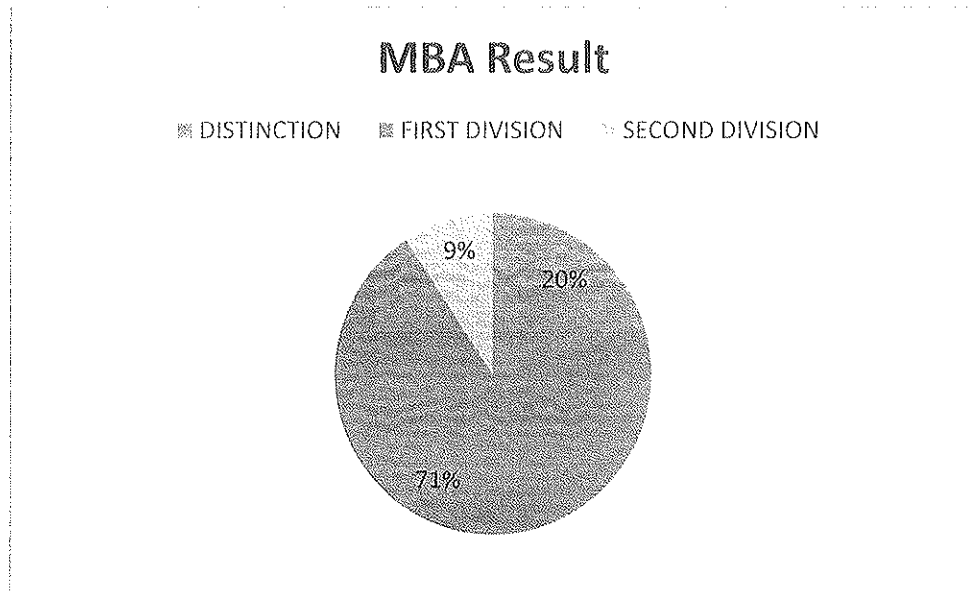

RESULTS ANALYSIS

Consolidated Report

COURSE	APPEARED	PASS	FAIL	PERCENTAGE
MBA/MCA	341	336	3	98.53%

Internal Quality Assurance Cell
Aurora PG College (MCA)
Ramanthapur, Hyderabad-13.

MBA

APPEARED	COURSE	PASS	FAIL	PERCENTAGE	DISTINCTION	FIRST DIVISION	SECOND DIVISION
241	MBA	238	1	99.5%	48	167	22