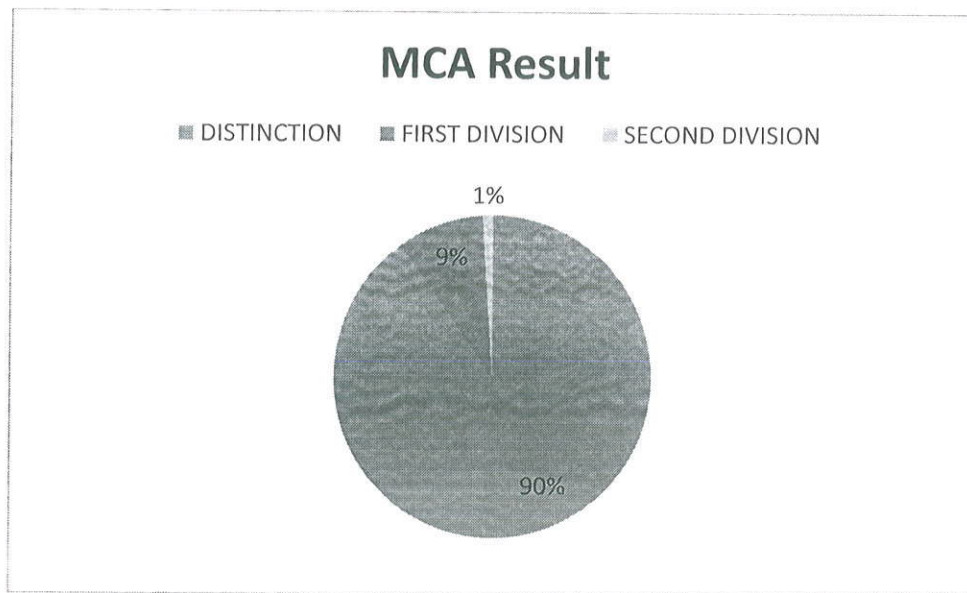

RESULTS ANALYSIS

Consolidated Report

COURSE	APPEARED	PASS	FAIL	PERCENTAGE
MBA/MCA	341	336	3	98.53%

Internal Quality Assurance Cell
Aurora PG College (MCA)
Ramanthapur, Hyderabad-13.

MBA

APPEARED	COURSE	PASS	FAIL	PERCENTAGE	DISTINCTION	FIRST DIVISION	SECOND DIVISION
241	MBA	238	1	99.5%	48	167	22

MCA

APPEARED	COURSE	PASS	FAIL	PERCENTAGE	DISTINCTION	FIRST DIVISION	SECOND DIVISION
100	MCA	98	2	98.0%	82	8	1

Principal
 Aurora's P.G. College (MCA)
 Ramanthapur, Hyderabad-13

Internal Quality Assurance Cell
 Aurora PG College (MCA)
 Ramanthapur, Hyderabad-13.