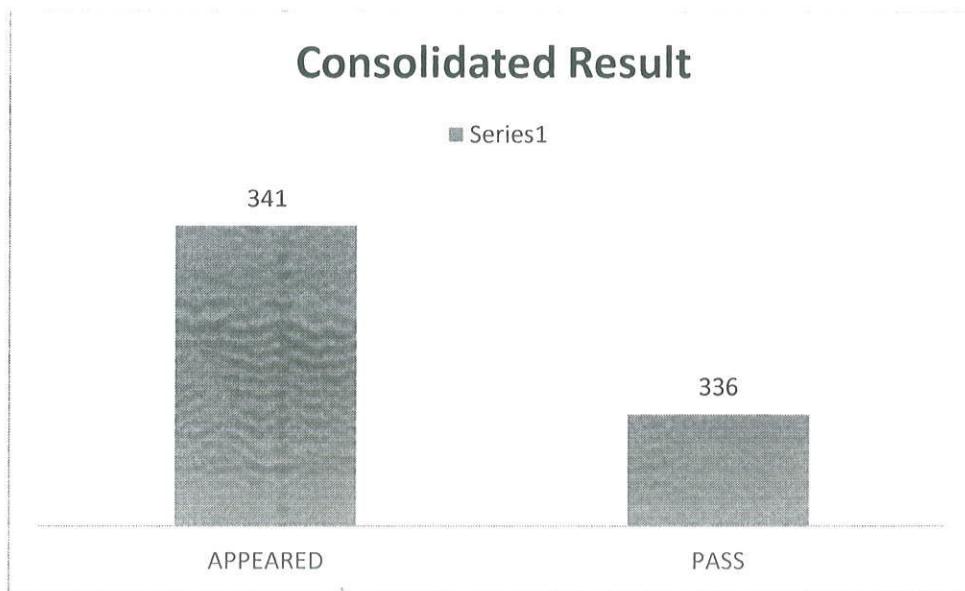

RESULTS ANALYSIS

Consolidated Report

COURSE	APPEARED	PASS	FAIL	PERCENTAGE
MBA/MCA	341	336	3	98.53%

Internal Quality Assurance Cell
Aurora PG College (MCA)
Ramanthapur, Hyderabad-13.

MBA

APPEARED	COURSE	PASS	FAIL	PERCENTAGE	DISTINCTION	FIRST DIVISION	SECOND DIVISION
241	MBA	238	1	99.5%	48	167	22